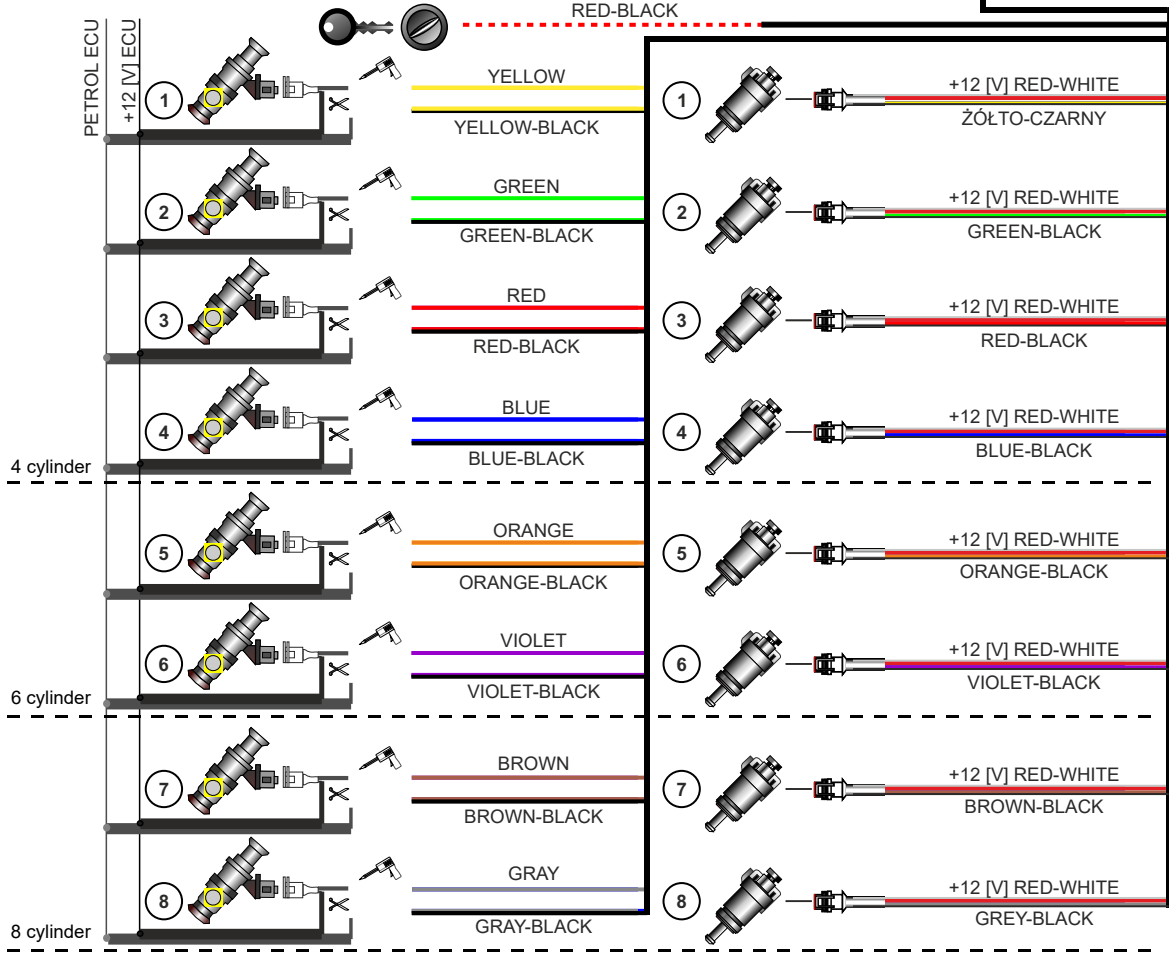

E-201
6-8 CYL. WIRING DIAGRAM

ATTENTION!
Connection description in a separate document