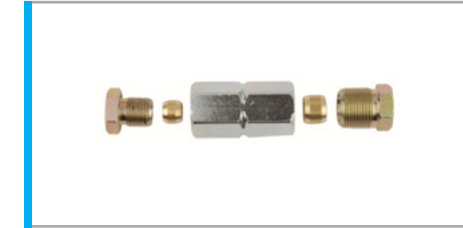

PRODUCT CODE
ECN.900052

**Elbow Set 90° M14x1
/ G1 / 4-19**

PRODUCT CODE
ECN.90201

**Nipple Set M10x1 / G1
/ 4-19 Metal**

PRODUCT CODE
ECN.90300

**Pipe Coupling Set Ø6 /
Ø6**

BRASS FITTINGS

PRODUCT CODE
ECN.90301