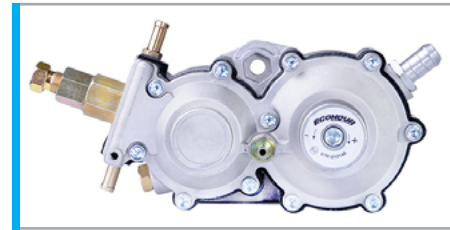

PRODUCT CODE
ECN.RGC002

**ECONOVA GC 02 CNG
REDUCER**