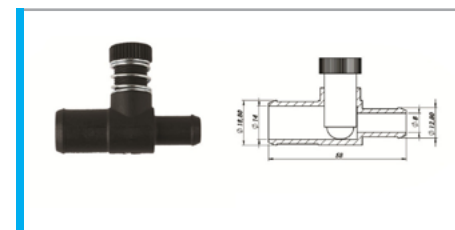

PRODUCT CODE
ECN.9011812

**Gas Flow Adjuster
Plastic 018 x 012**