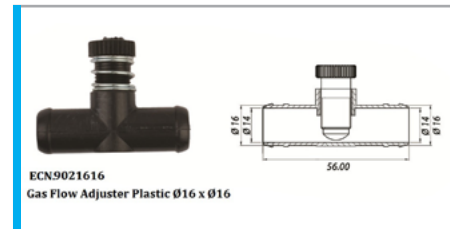

PRODUCT CODE
ECN.9021616

**Gas Flow Adjuster
Plastic 016 x 06**