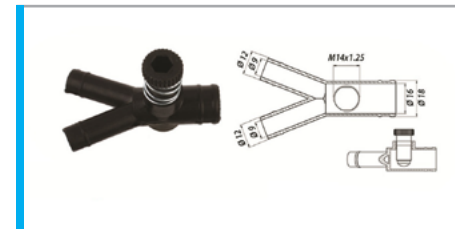

PRODUCT CODE
ECN.9001612

**Gas Flow Adjuster
Metal 016 x 012**

PRODUCT CODE
ECN.9001616

**Gas Flow Adjuster
Metal 016 x 016**

PRODUCT CODE
ECN.9021612

**Gas Flow Adjuster
Plastic 016 x 012**

PRODUCT CODE
ECN.9021612Y