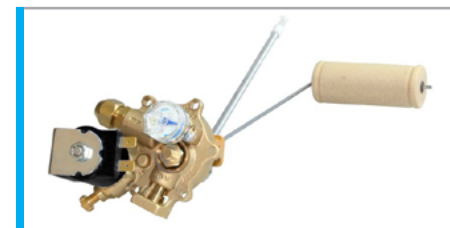

**Econova GV1-U LPG
Valve**

PRODUCT CODE
ECN.GV0003

**Econova GV3 LPG
Valve**

LPG MULTIVALVES

PRODUCT CODE
ECN.MT001

**Econova M01
Multivalve**

PRODUCT CODE
ECN.MTV001-1

**Econova M01-2
Multivalve**