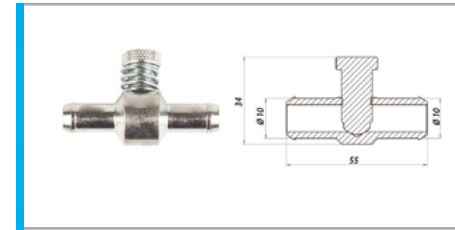

PRODUCT CODE
ECN.9002
Coil Red 3 Ohm

COPPER TUBES

PRODUCT CODE
ECN.CT0006
**EcoNova Copper Tube
6mm**

PRODUCT CODE
ECN.CT0008
**EcoNova Copper Tube
8mm**

GAS FLOW ADJUSTERS

PRODUCT CODE
ECN.9001010

**Gas Flow Adjuster
Metal 010 x 010**