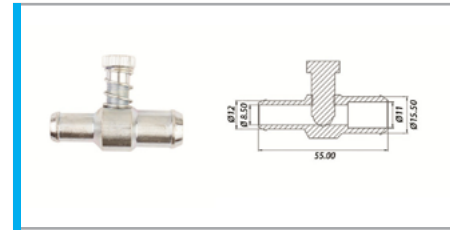

PRODUCT CODE
ECN.9002
Coil Red 3 Ohm

COPPER TUBES

PRODUCT CODE
ECN.CT0006
**EcoNova Copper Tube
6mm**

PRODUCT CODE
ECN.CT0008
**EcoNova Copper Tube
8mm**

GAS FLOW ADJUSTERS

PRODUCT CODE
ECN.9001010

**Gas Flow Adjuster
Metal 010 x 010**