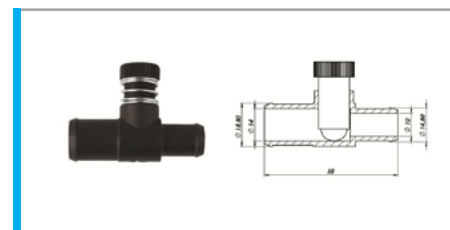

PRODUCT CODE
ECN.9011814

**Gas Flow Adjuster
Plastic 018 x 014**