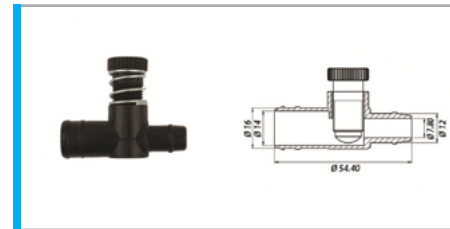

PRODUCT CODE
ECN.9021612

**Gas Flow Adjuster
Plastic 016 x 012**