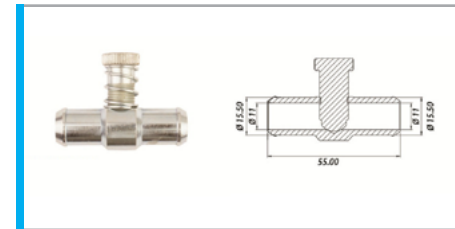

PRODUCT CODE
ECN.9001616

**Gas Flow Adjuster
Metal 016 x 016**