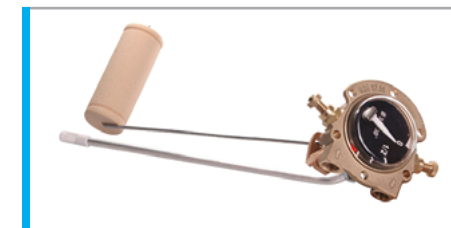

PRODUCT CODE
ECN.MTV003

**Econova M03
Multivalve**