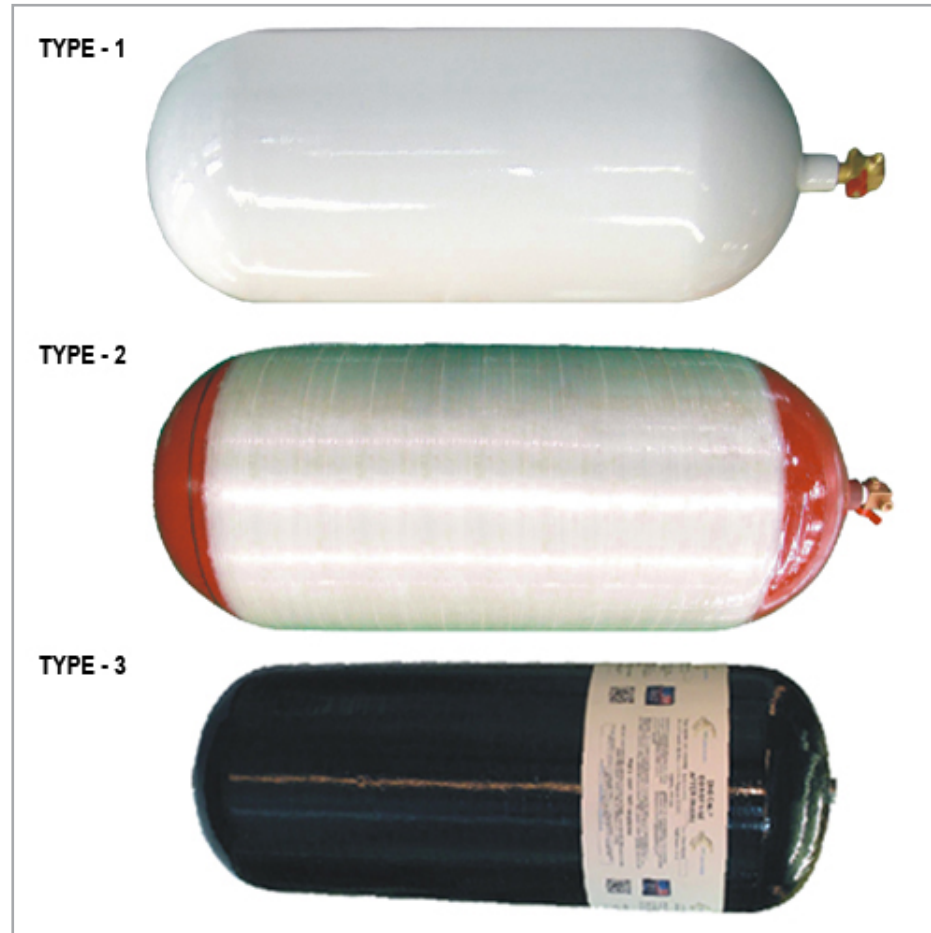

ECN.CIT002

Singe Injection Kit

CNG / CNG SYSTEMS / SINGLE INJECTION SYSTEMS

This kit is designed for older vehicles and for customers who are looking for a very economical conversion kit.

This kit is designed for older vehicles and for customers who are looking for a very economical conversion kit.