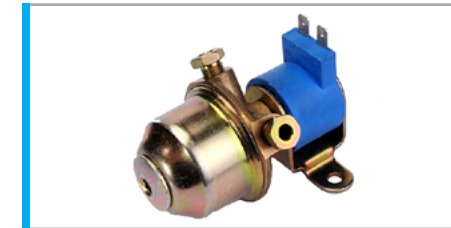

PRODUCT CODE
ECN.GV0003

**Econova GV3 LPG
Valve**